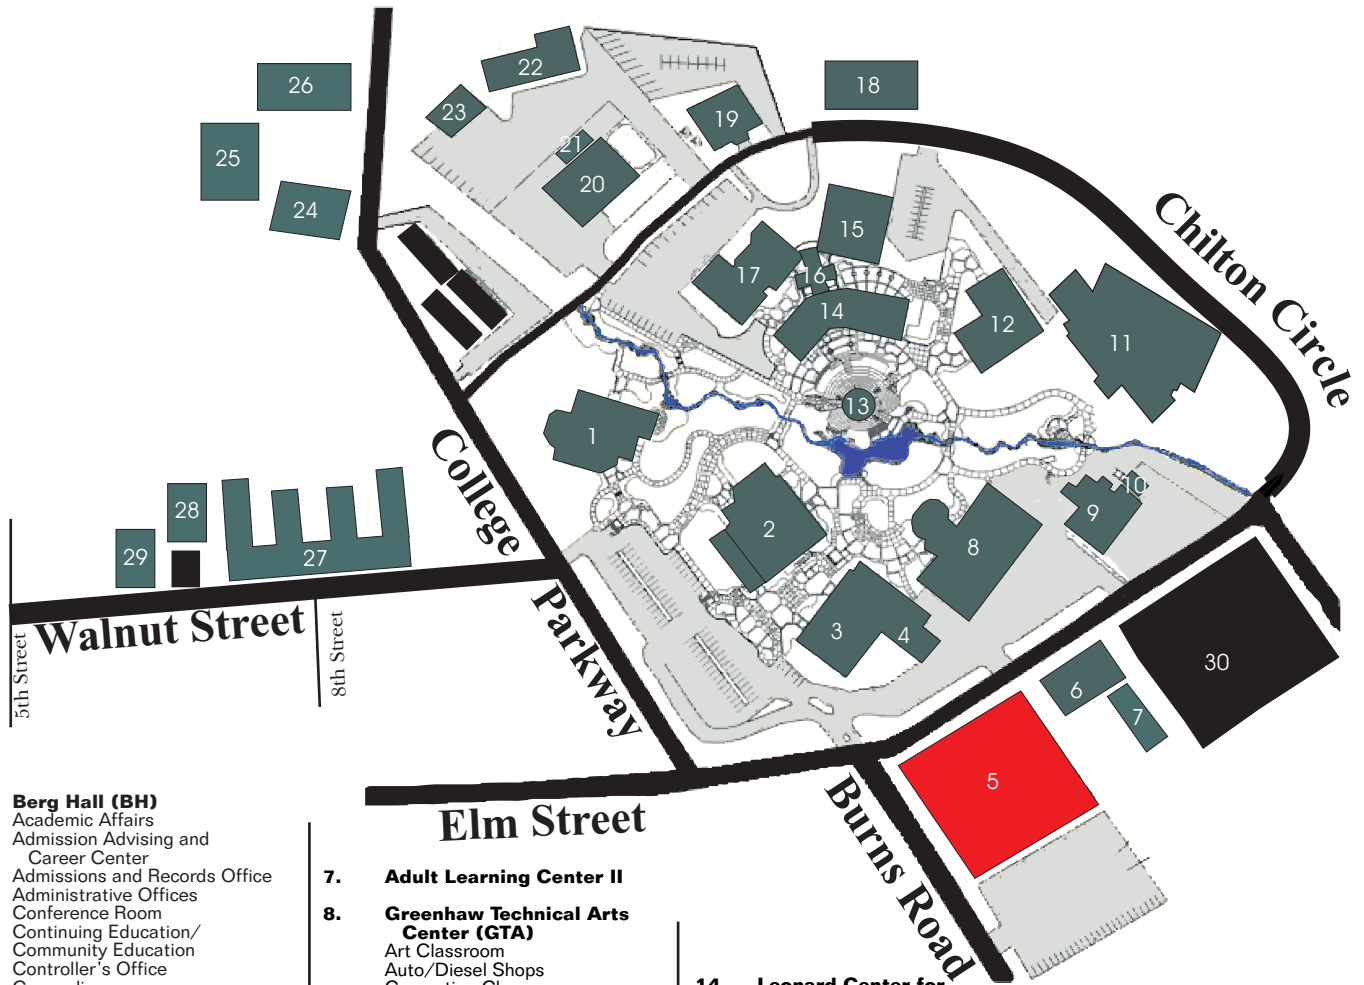

GREAT BASIN COLLEGE ELKO CAMPUS

- 1. Berg Hall (BH)**
Academic Affairs
Admission Advising and Career Center
Admissions and Records Office
Administrative Offices
Conference Room
Continuing Education/Community Education
Controller's Office
Counseling
Retention
SIS Operations
Student Employment Services
Student Financial Services
Welcome Center
- 2. McMullen Hall (MH)**
Adjunct Faculty Work Room/
Classified Break Room
Classrooms
Faculty Offices
English
Fine Arts and Humanities
Transport Technology
Foundation Offices
Grant Writer
Library
- 3. Lundberg Hall (LH)**
Academic Computing Center
Classrooms
Life Sciences Lab
Media Services
Physical Sciences Lab
Sciences Faculty Offices
- 4. Welding Shop**
- 5. High Tech Center (HTC)**
Chemistry Lab
Computer Classrooms
Computer Lab Tutor
Elementary Education Resource Center
Faculty Offices
Business
Computer Technologies
Interactive Video Classrooms
Interactive Video Office
Interactive Learning Center
Microbiology Lab
Microsoft Training Center
- 6. Adult Learning Center**

- 7. Adult Learning Center II**
- 8. Greenhaw Technical Arts Center (GTA)**
Art Classroom
Auto/Diesel Shops
Computing Classrooms
Faculty Offices
Diesel, Business
Great Basin Gallery
Interactive Video Classrooms
Small Business Development Center
- 9. Central Receiving**
Buildings and Grounds
- 10. Storage**
- 11. Electrical Industrial Technology Building (EIT)**
Academic Success Center
Cafe
Computer Labs
Conference Room
Electrical Technology
Faculty Offices: