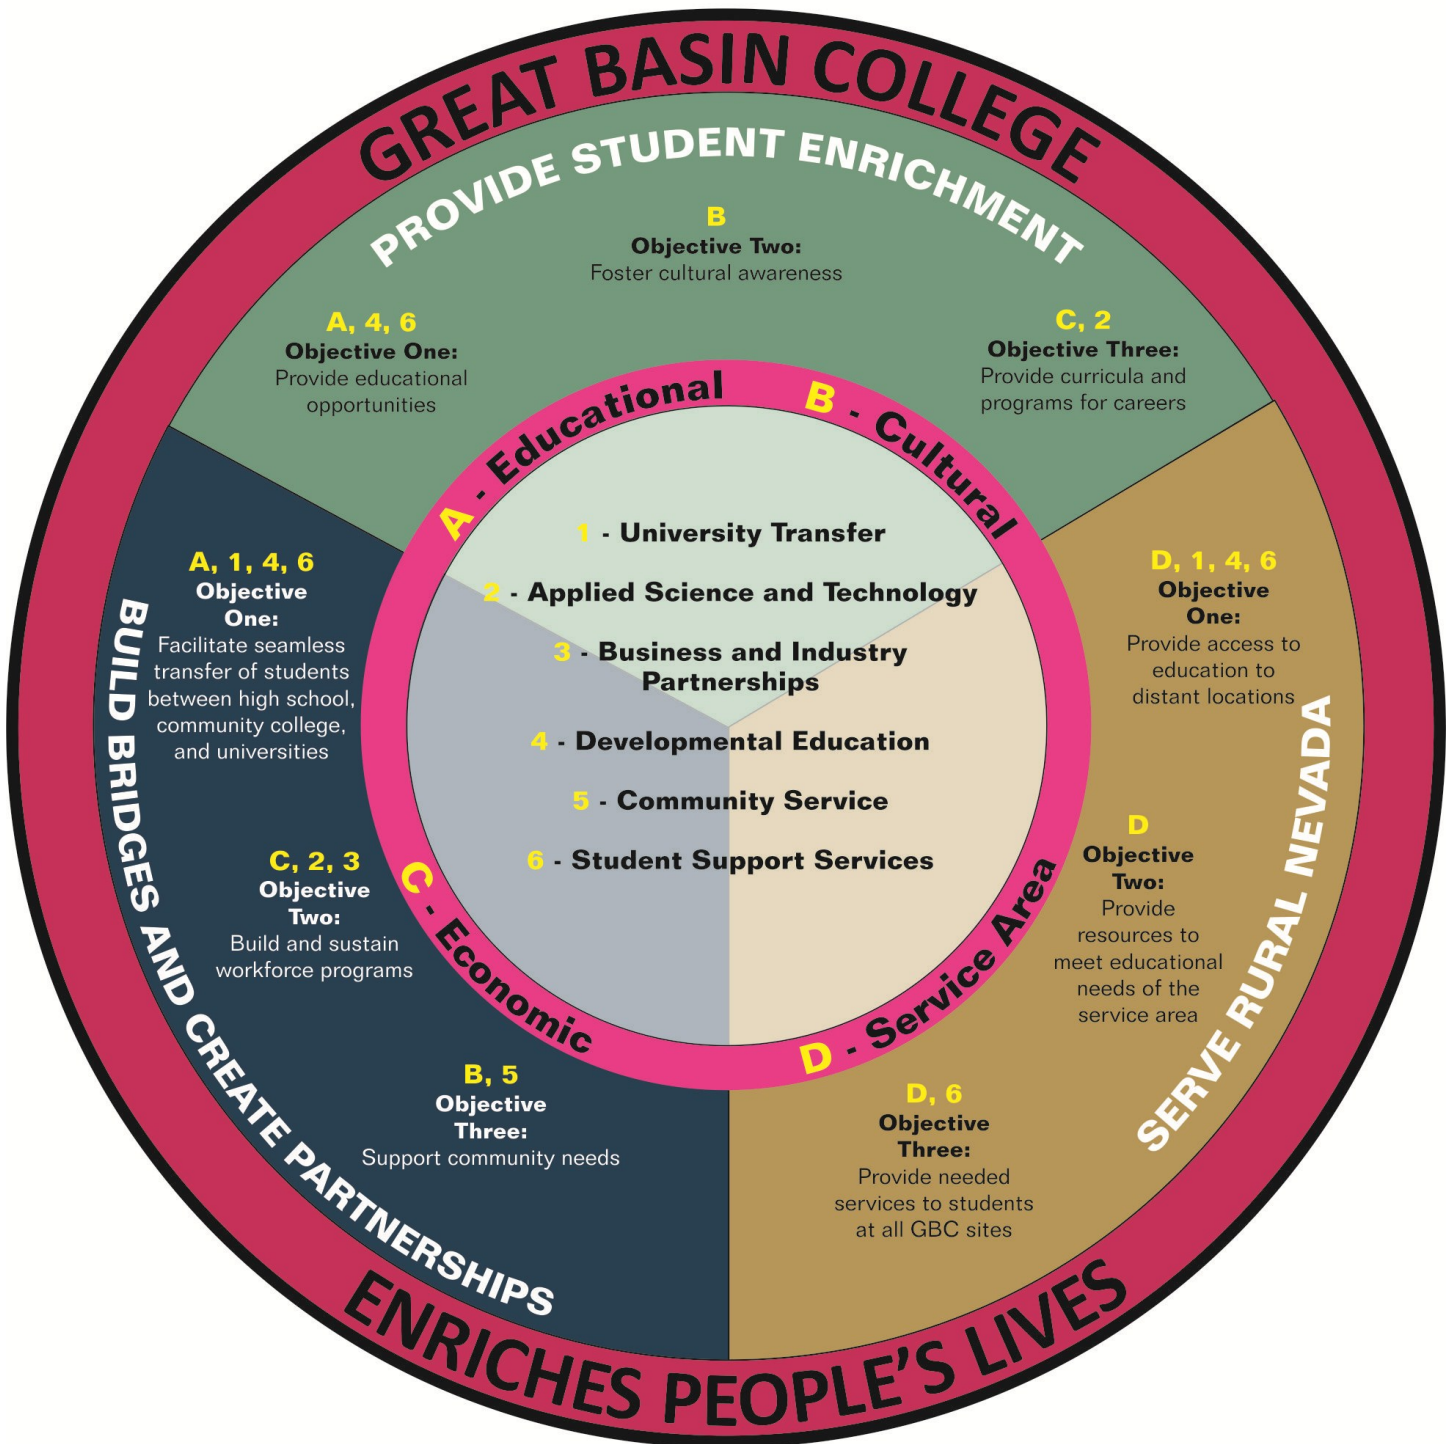

Great Basin College **ENRICHES PEOPLE'S LIVES**  
 by providing **STUDENT-CENTERED**,  
 post-secondary education to **RURAL NEVADA**.

**Educational, cultural,** and related **economic needs** of the **multicounty service area** are met through programs of **university transfer, applied science and technology, business and industry partnerships, developmental education, community service,** and **student support services** in conjunction with certificates and associate and select baccalaureate degrees.